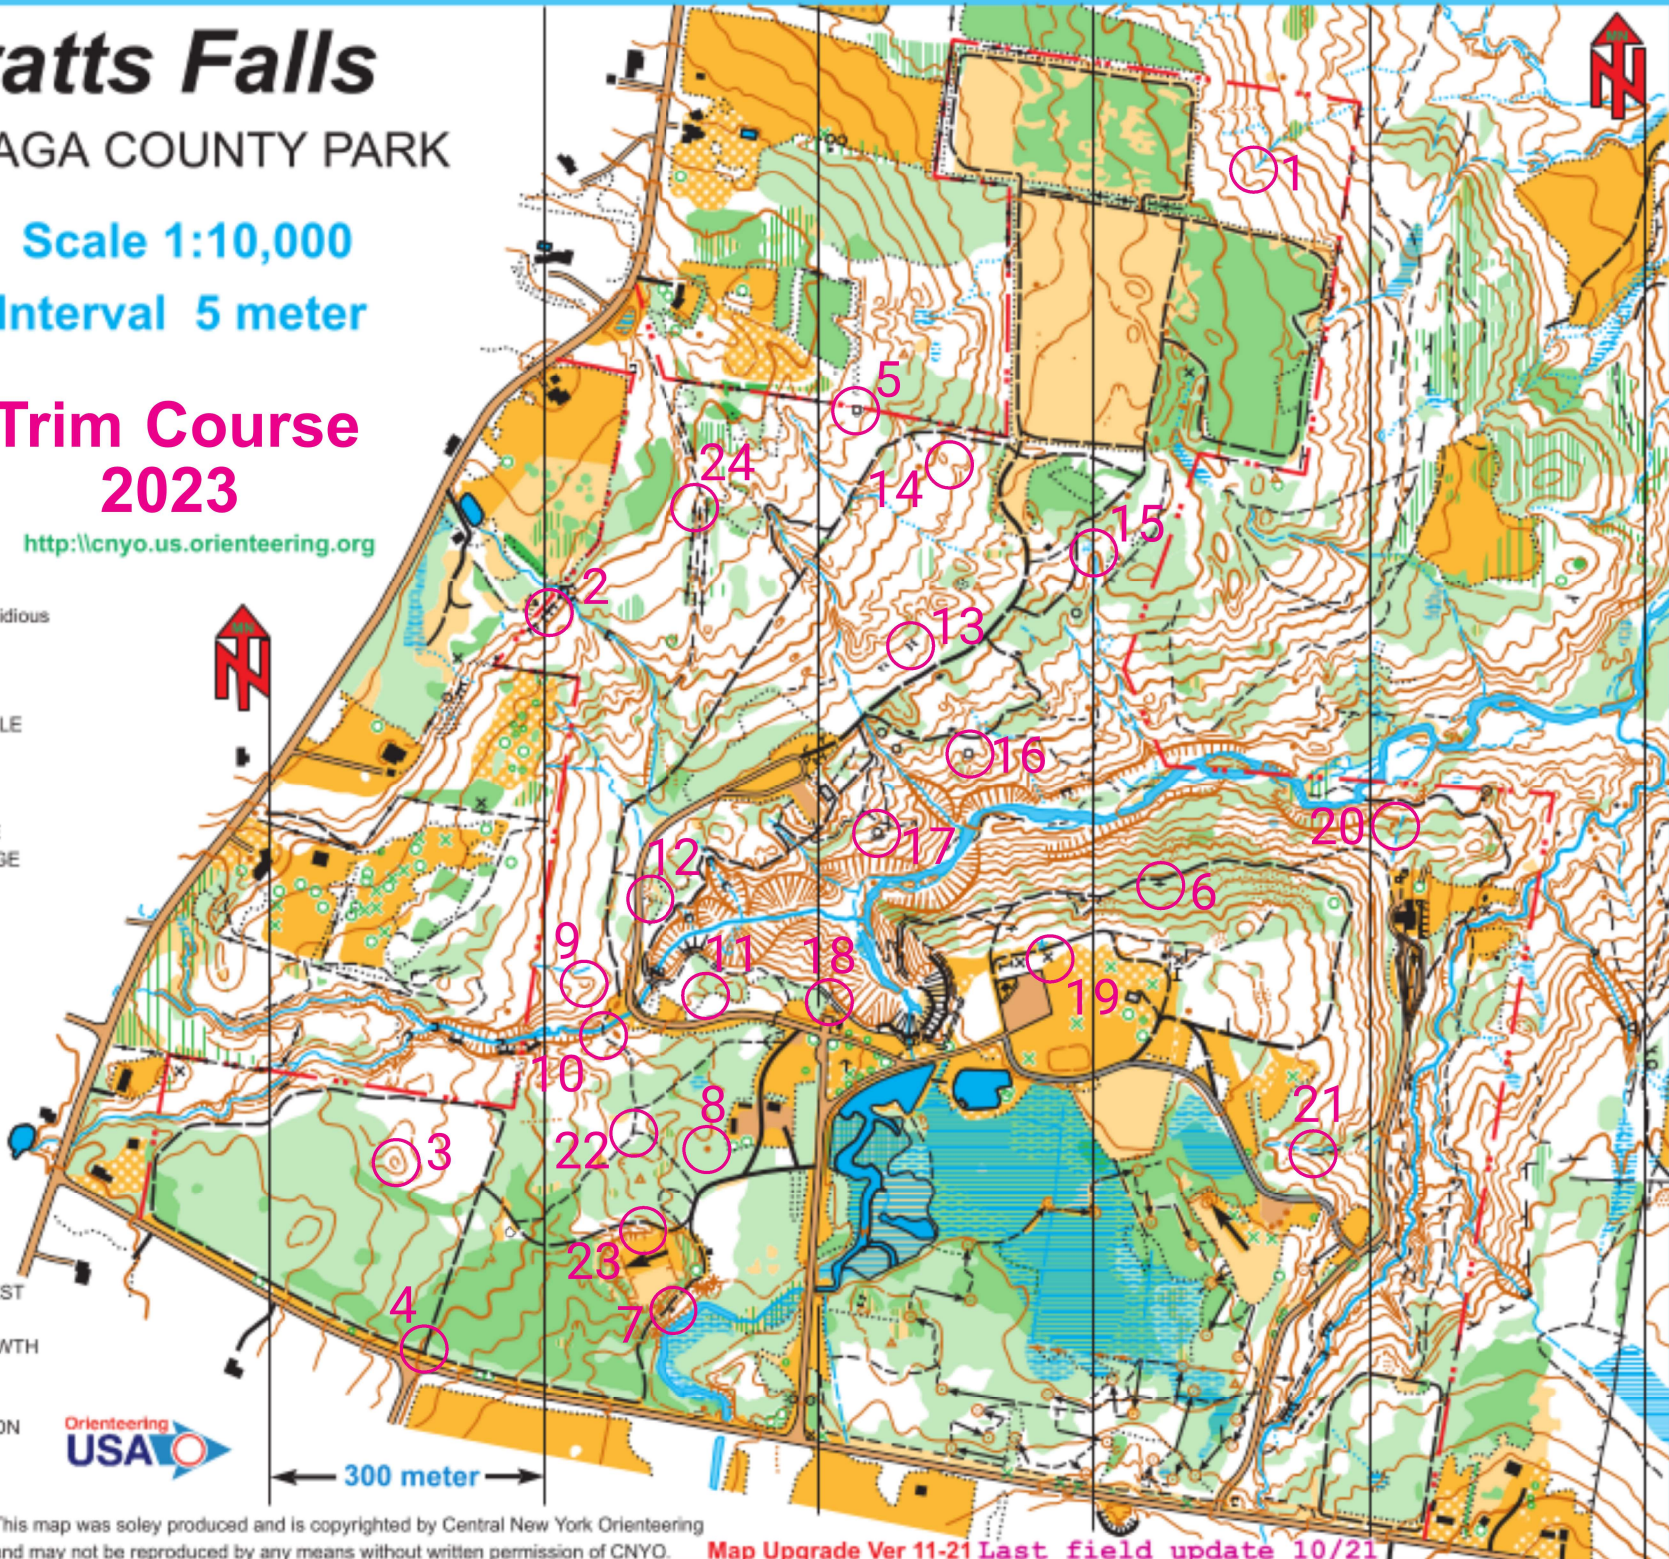

Pratts Falls

ONONDAGA COUNTY PARK

Scale 1:10,000
Interval 5 meter

Trim Course 2023

<http://lcnyo.us.orienteering.org>

- PAVED ROAD
- SMALL ROAD
- VEHICLE TRACK
- FOOTPATH
- SMALL TRAIL
- INDISTINCT TRAIL
- BUILDINGS
- STONEWALL
- FENCE
- RUIN
- RUINED STONEWALLS
- MAN MADE OBJECTS
- RUINED FENCES
- LONE TREE: Conifer, Deciduous
- LAKE ; POND
- CROSSABLE STREAMS
- SEASONAL DITCH
- NARROW MARSH/TRICKLE
- MARSH
- SEASONAL WET
- SPRING ; WELLS
- DISTINCT VEG. CHANGE
- INDISTINCT VEG. CHANGE
- CONTOURS
- INDEX CONTOUR
- FORM LINE
- STEEP BANKS
- DEPRESSIONS ; PIT
- EROSION GULLY
- DRY DITCHES
- KNOLLS
- ROOTSTOCK
- CLIFFS ; ROCKFACE
- ROCKPILE, BOULDERS
- STONY GROUND
- OPEN LAND
- ROUGH MEADOW
- MEADOW w/ TREES
- EASY MOVEMENT FOREST
- SLOW RUN FOREST
- SLOW RUN UNDERGROWTH
- WALK FOREST
- WALK UNDERGROWTH
- IMPASSABLE VEGETATION
- SEMI-OPEN LAND
- PARK BOUNDARY
- ARCHERY TARGET
- FIRING RANGE

300 meter

This map was solely produced and is copyrighted by Central New York Orienteering and may not be reproduced by any means without written permission of CNYO.

Map Upgrade Ver 11-21 Last field update 10/21