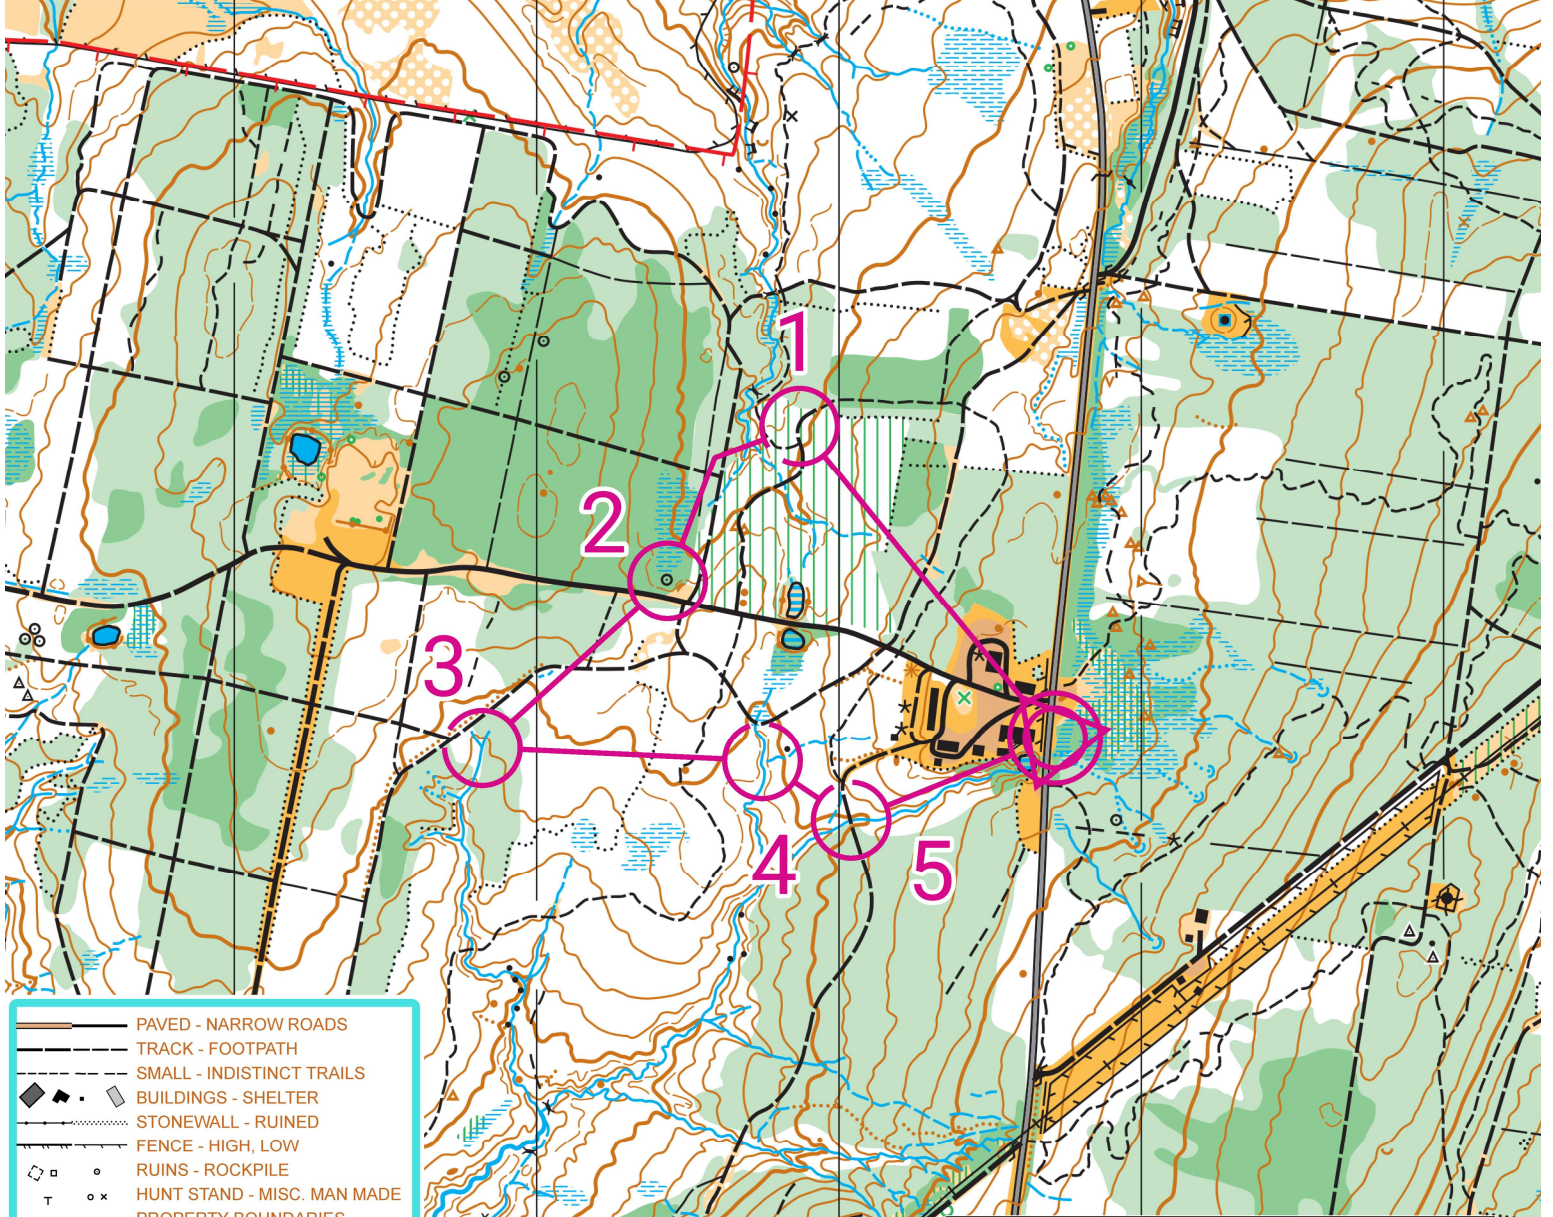

Scout-O Highland Forest

Experienced Guided Hike
Scale 1:7500 Interval 5m

300 meter

	PAVED - NARROW ROADS
	TRACK - FOOTPATH
	SMALL - INDISTINCT TRAILS
	BUILDINGS - SHELTER
	STONEWALL - RUINED
	FENCE - HIGH, LOW
	RUINS - ROCKPILE
	HUNT STAND - MISC. MAN MADE
	PROPERTY BOUNDARIES
	LAKE - CROSSABLE STREAMS
	POND - SEASONAL DITCH
	NARROW MARSH or TRICKLE
	SWAMP - MARSHY
	SEASONAL WET
	SPRING - WELLS - WATERHOLE
	OPEN LAND - OPEN w/ TREES
	ROUGH MEADOW - w/ TREES
	SLOW RUN - UNDERGROWTH
	WALK - UNDERGROWTH
	EASY MOVEMENT - FIGHT
	VAGUE VEG. EDGE - LONE TREES
	DISTINCT VEG. CHANGE - RIDE
	POWERLINE - HIGH TOWER
	CONTOURS - ROOTSTOCK
	STONY GROUND - FORM LINE
	STEEP BANK - CLIFF - BOULDER
	DEPRESSIONS - PITS - KNOLLS

CNYO Scout-O 2024				
Experienced Guided Hike				
Yellow A	1.5 km			
				Start:
1	213		<	Bend in path
2	215			Cairn
3	216		Y	Stream junction
4	219		Y	Stream and ditch junction
5	220		X	Path and stream crossing
		220 m		Navigate 220 m to finish