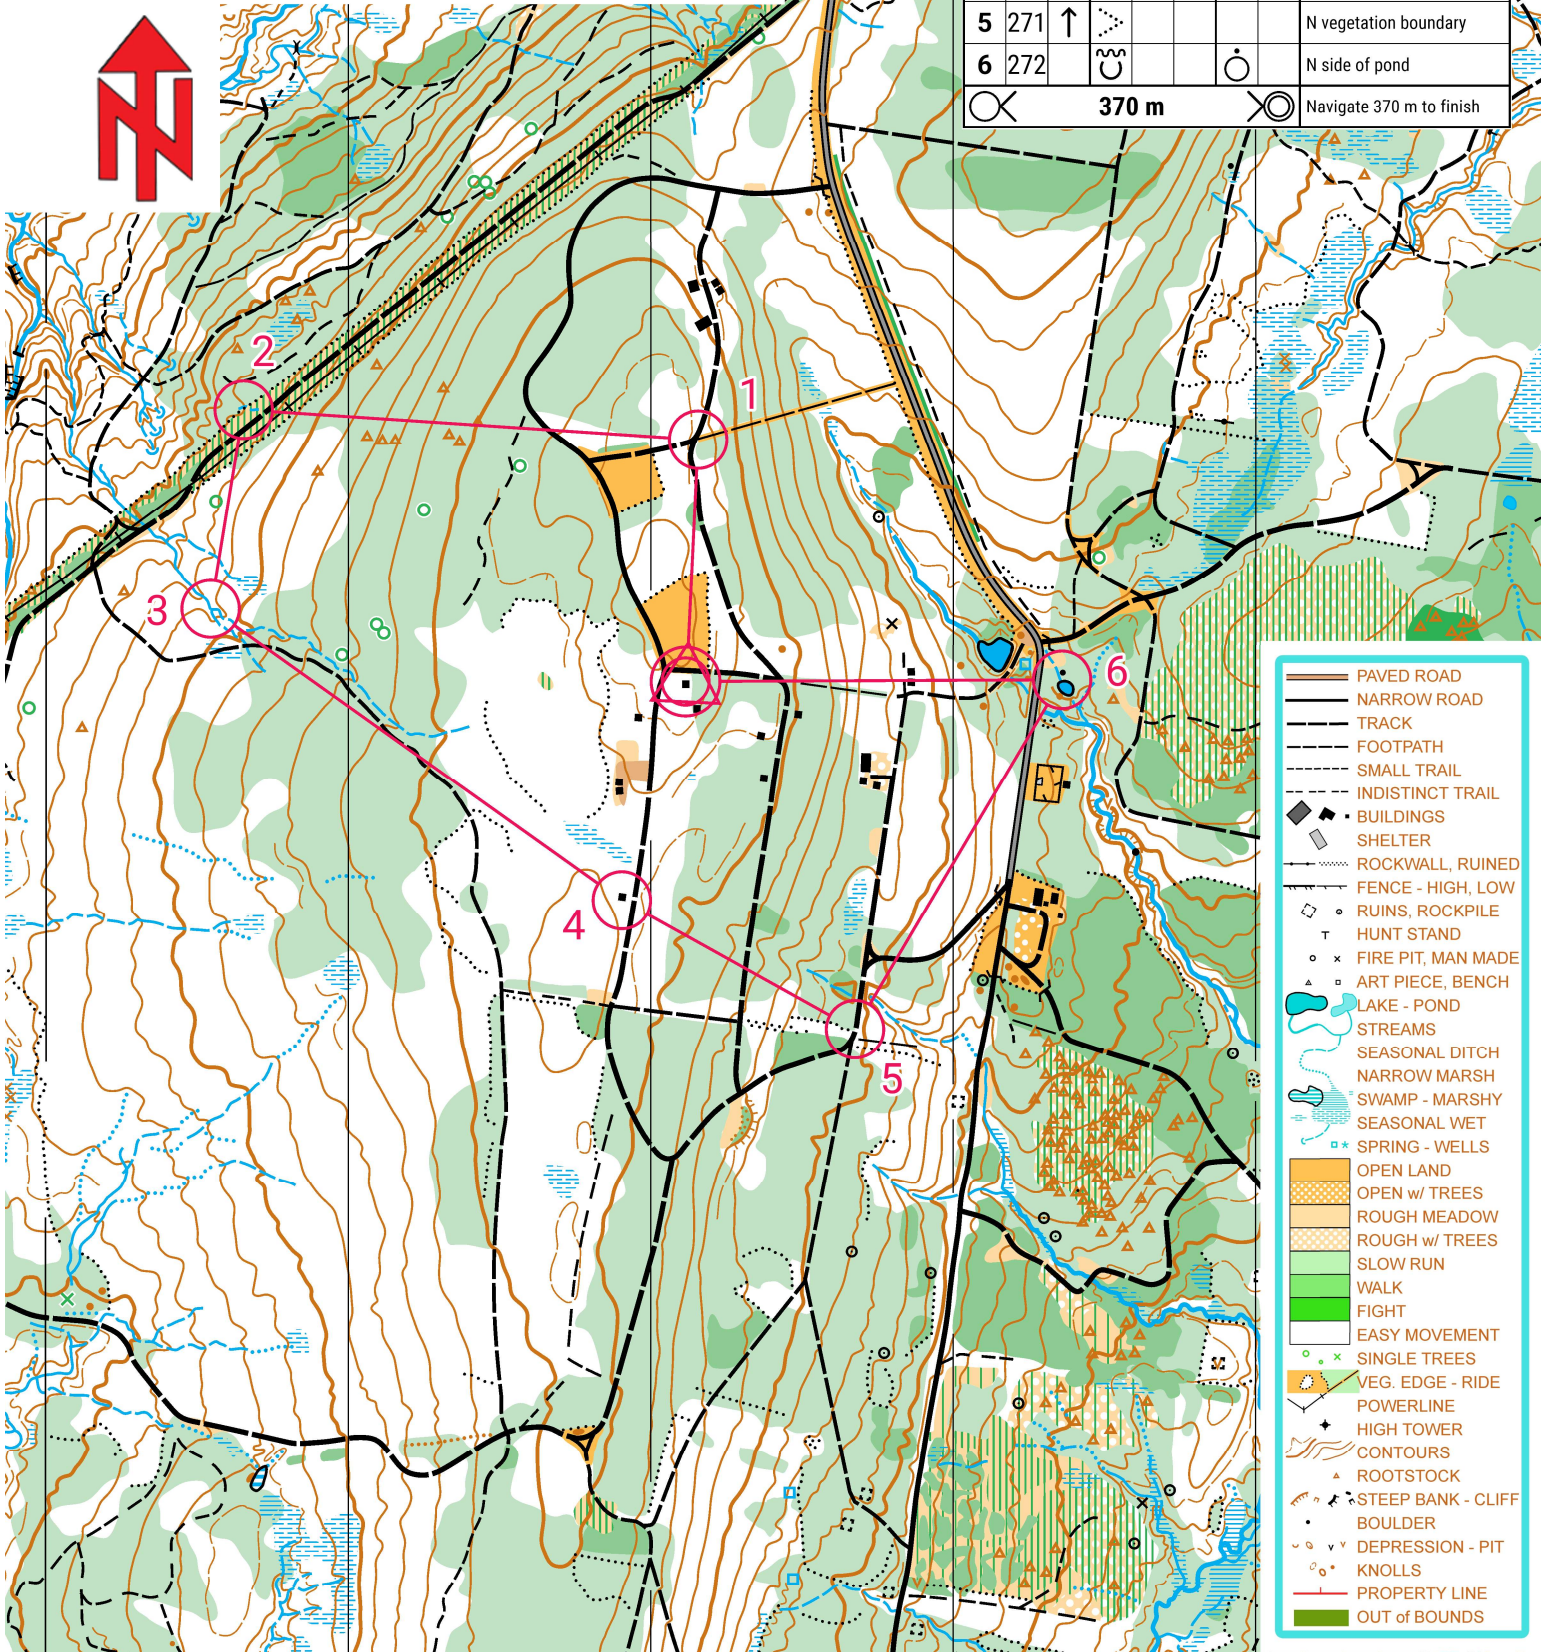

# Scout-O Highland Forest

Experienced Self-Serve Hike #2

Scale 1:7500 Interval 5m

CNYO Scout-O 2025				
Orange				
Experienced Self-Serve #2	2.4 km			
		■	○	Start: N side of building
1	267	⚡	⚡	Path and ride junction
2	268	↗	⌈	Upper part of NE reentrant
3	269	⚡	⚡	Ditch junction
4	270	■	○	S side of building
5	271	↑	⚡	N vegetation boundary
6	272	⌈	○	N side of pond
				○
				370 m
				○
				Navigate 370 m to finish

- PAVED ROAD
- NARROW ROAD
- - - TRACK
- - - FOOTPATH
- - - SMALL TRAIL
- - - INDISTINCT TRAIL
- BUILDINGS
- SHELTER
- ROCKWALL, RUINED
- - - FENCE - HIGH, LOW
- RUINS, ROCKPILE
- ⊥ HUNT STAND
- ⊗ FIRE PIT, MAN MADE
- ⊠ ART PIECE, BENCH
- LAKE - POND
- STREAMS
- - - SEASONAL DITCH
- - - NARROW MARSH
- - - SWAMP - MARSHY
- - - SEASONAL WET
- ⊕ SPRING - WELLS
- OPEN LAND
- OPEN w/ TREES
- ROUGH MEADOW
- ROUGH w/ TREES
- SLOW RUN
- WALK
- FIGHT
- EASY MOVEMENT
- SINGLE TREES
- VEG. EDGE - RIDE
- POWERLINE
- ⊕ HIGH TOWER
- - - CONTOURS
- ▲ ROOTSTOCK
- ▲ STEEP BANK - CLIFF
- BOULDER
- DEPRESSION - PIT
- KNOLLS
- PROPERTY LINE
- OUT OF BOUNDS